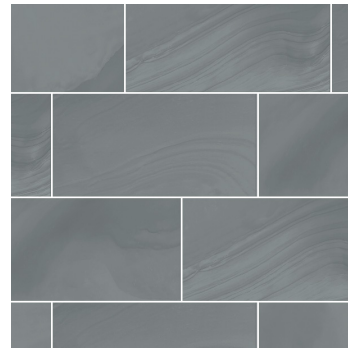

WAVES

Series: WAVES

Material: PORCELAIN

Thickness: 3/8"

Appearance: STONE

Finish: MATTE

Edge Profile: RECTIFIED

Recommended Grout Joint: 1/8"

DCOF: > 0.42

Shade Variation: MODERATE V3

Available Colors:

LAGUNA

MALIBU

PACIFIC

VENICE

Available sizes: