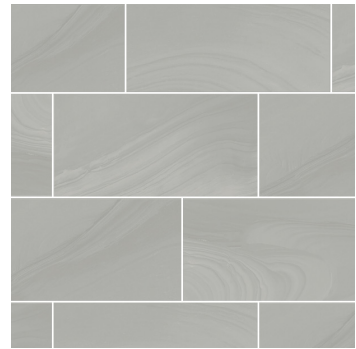

WAVES

Series: WAVES

Material: PORCELAIN

Thickness: 3/8"

Appearance: STONE

Finish: MATTE

Edge Profile: RECTIFIED

Recommended Grout Joint: 1/8"

DCOF: > 0.42

Shade Variation: MODERATE V3

Available Colors:

LAGUNA

MALIBU

PACIFIC

VENICE

Available sizes: