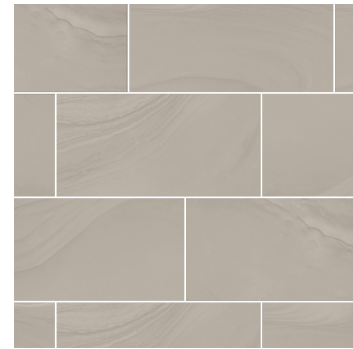

WAVES

Series: WAVES

Material: PORCELAIN

Thickness: 3/8"

Appearance: STONE

Finish: MATTE

Edge Profile: RECTIFIED

Recommended Grout Joint: 1/8"

DCOF: > 0.42

Shade Variation: MODERATE V3

Available Colors:

LAGUNA

MALIBU

PACIFIC

VENICE

Available sizes: