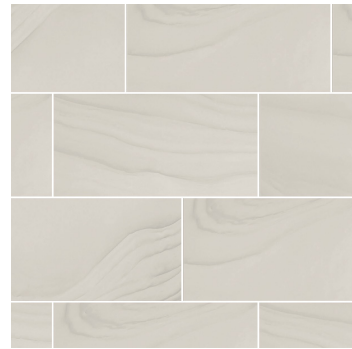

WAVES

Series: WAVES

Material: PORCELAIN

Thickness: 3/8"

Appearance: STONE

Finish: MATTE

Edge Profile: RECTIFIED

Recommended Grout Joint: 1/8"

DCOF: > 0.42

Shade Variation: MODERATE V3

Available Colors:

LAGUNA

MALIBU

PACIFIC

VENICE

Available sizes: