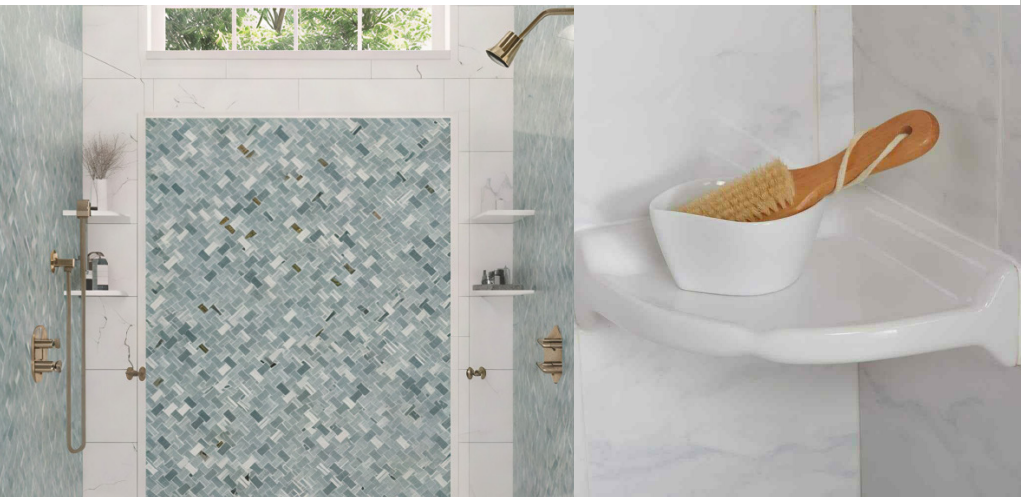

Shower Shelves

Shower shelves are a helpful addition to any bathroom. They give you a place to keep your shampoo, conditioner, soap, and razors for easy accessibility. We stock a variety of sizes and materials, so you can choose one that fits your bathroom's look and specific storage needs. They don't just keep your shower organized, but they can also add style to your bathroom.

Ceramic Shower Shelf

White

Type Ceramic

Size 8.5"

Thickness 2-5/8"

Finish Glossy

Clear Glass Shower Shelf

Radius

Type Glass

Size 10"

Thickness 1/2"

Finish Clear

Clear Glass Shower Shelf

Geometric

Type Glass

Size 7x14"